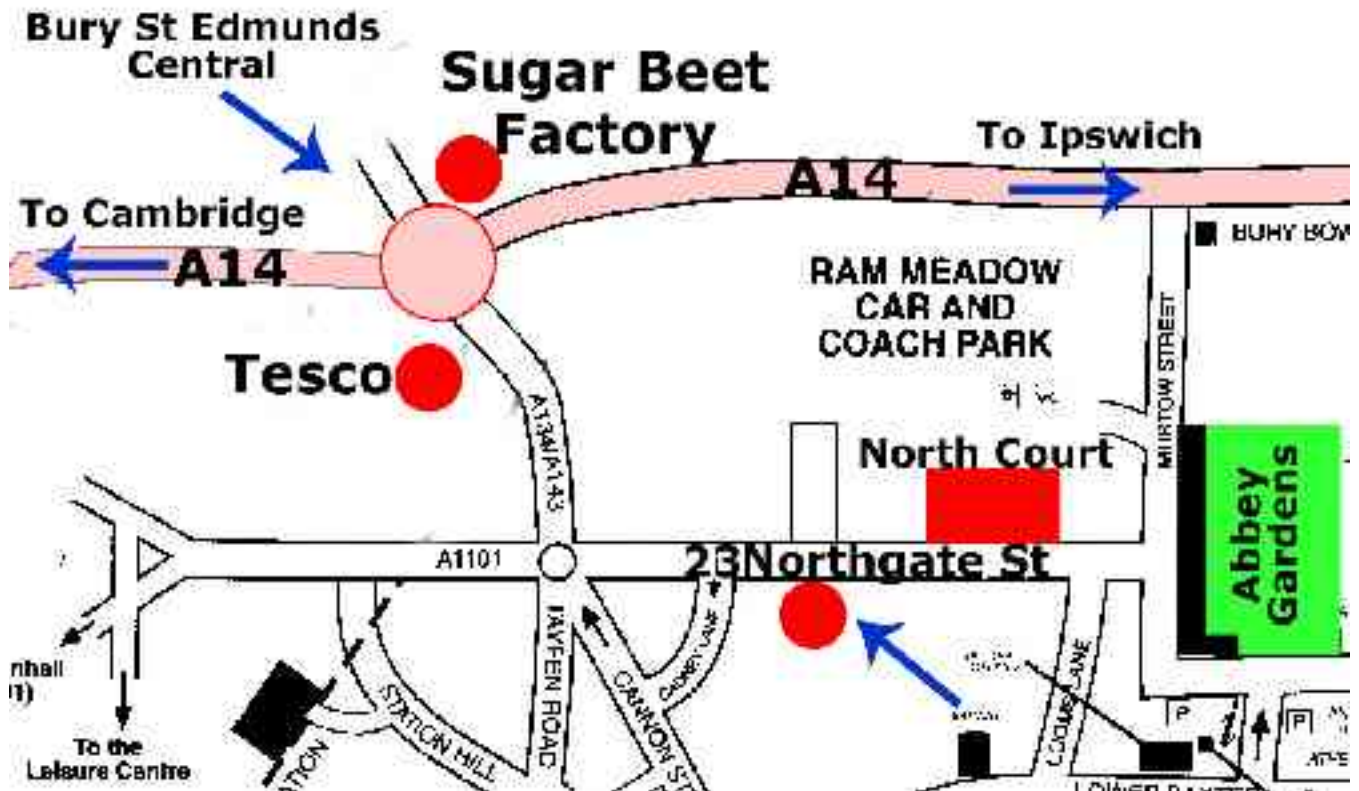

CHALMONT LEARNING CENTRE
23 Northgate Street
Bury St Edmunds
Suffolk IP33 1HP

Come off the A14 at the Sugar Beet Factory
(also signposted Bury St Edmunds Central)
Pass Tescos on your right
At the next roundabout turn left into Northgate Street
23 is almost opposite North Court Nursing Home.